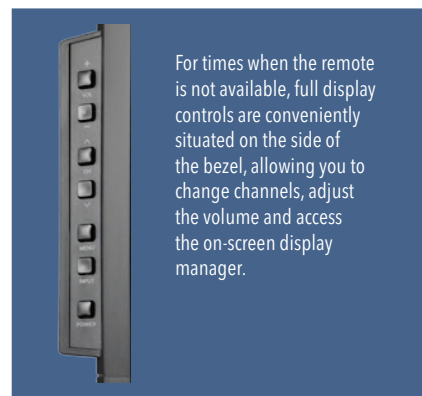

* RS-232C communication is only unilateral. The displays will not send feedback commands.
** Warranty restrictions apply. Contact your representative for details.

TileMatrix and TileComp are trademarks of NEC Display Solutions. All other brand or product names are trademarks or registered trademarks of their respective holders. Product specifications subject to change.
©2015 NEC Display Solutions of America, Inc. All rights reserved.