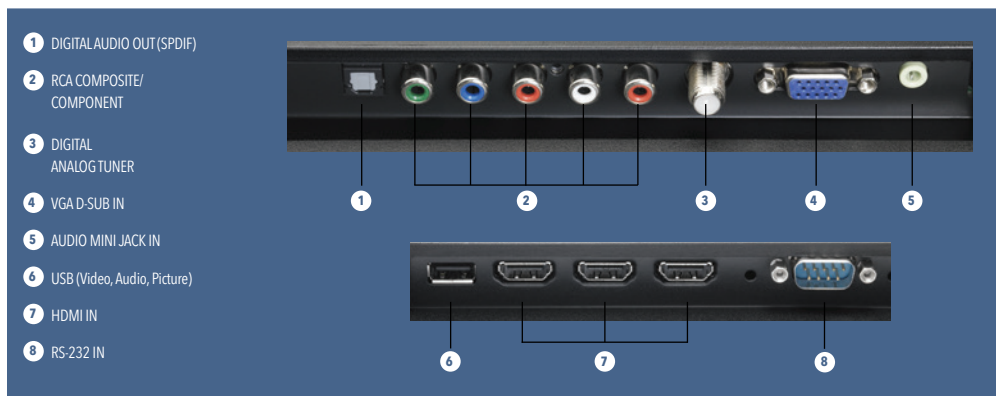

* RS-232C communication is only unilateral. The displays will not send feedback commands.
** Warranty restrictions apply. Contact your representative for details.

TileMatrix and TileComp are trademarks of NEC Display Solutions. All other brand or product names are trademarks or registered trademarks of their respective holders. Product specifications subject to change.
©2015 NEC Display Solutions of America, Inc. All rights reserved.