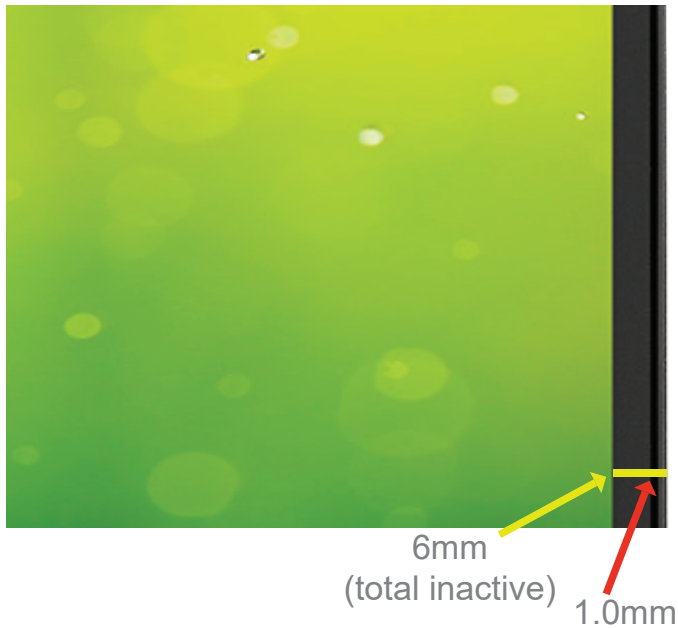

MultiSync® E Series Ultra Narrow Features

Ultra Thin Design

The MultiSync® E Series Ultra Narrow displays feature some of the industry's smallest bezels at 1.0mm on each side. In addition, the slim cabinet is only 43.2mm from the front of the panel to the VESA mounting plate and the panel portion of the monitor is a thin 18.1mm.