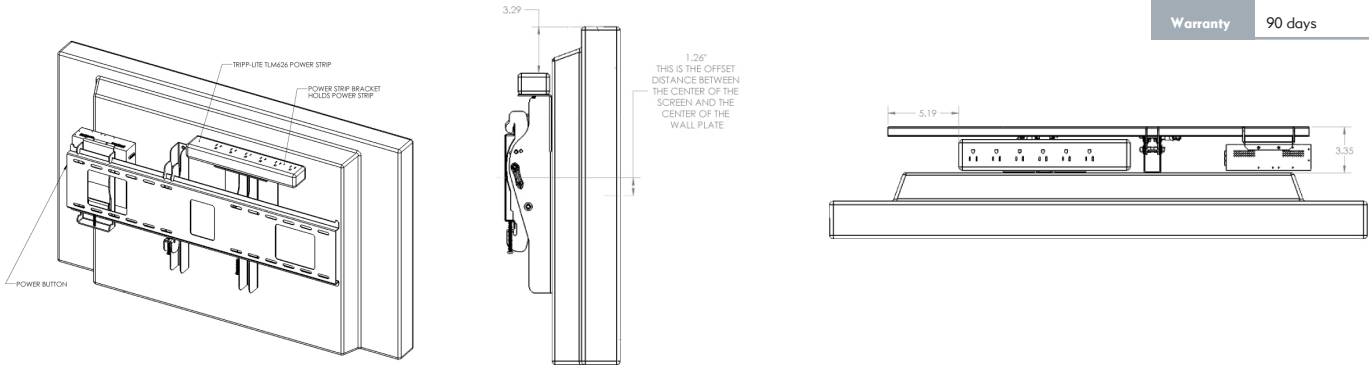

NEC Digital Signage Kit (DSK3260)

NEC Tilt Wall Mount Kit (WMK3260-L) with PC cabinet and power strip bracketing

Turn your NEC large-screen display into a work of visual art. NEC's WMK3260-L wall mount kit, an exclusive accessory that supports its 32" - 60" large-screen LCD and plasma displays, provides an ideal solution for users looking to put their display on center stage and, in turn, create more walking/living space. The mount securely houses both the PC and power suppression directly onto the back of the display for a clean look and easy access.

Model	WMK3260-L
Dimensions Net Gross	30.5 x 15 x 3 in. 31.75 x 8.5 x 3.75 in.
Weight Net Gross	9.2 lbs. 9.7 lbs.
Warranty	90 days

SceneStudio™ Pro content management software

Layout

- User-definable content regions
- Content region layering

Content

- Multiple content types supported
- Content copy function for fast scene development
- Rapid click-n-drag content scheduling
- Timeline tool provides intuitive view of content development

Playback Scheduling

- Playlist Builder allows multiple scenes to be grouped into a playlist
- Default playlist function - plays the default when no playlists are scheduled

Playback

- Landscape and portrait orientations supported
- Multiple playback resolutions supported
- Emergency Playlists - allows pre-authored playlists to immediately override any existing playback schedules

Content Types

- TV
- Movies (.wmv, .mov, .mp4, mpeg-1, mpeg-2 + more)
- Images (.bmp, .gif, .jpg, .png, .tif)
- HTML
- RSS via HTML
- Flash (.swf)
- Web
- Scrolling Text
- Sound (.asf-, .wma, .mid, .mp3, .m4a, .m4p, .wav)
- Rich Text (.rtf)
- AccuWeather feeds (subscription fee applies)

NOW Micro Medius Digital Engine

This compact and powerful computer system is powered by the Intel Core Duo Mobile processor, which delivers powerful, high-quality graphics through its DVI and S-Video outputs. The sleek and small form factor of this system, coupled with the digital video capabilities, make it ideal for mobile computing, digital signage and POS applications.

Hardware Specifications

- CPU - Intel Core Duo 1.5 Ghz
- Memory - 1GB DDR2 667 Mhz
- Hard Drive - 80 GB SATA
- Dual Video Output - DVI/S-Video
- LAN Adapter - 10/100/1000
- OS - Microsoft XP Professional
- Optical Drive - Slimline CDRW/DVD
- Peripherals - Wireless Keyboard & Mouse

NEC Displays Supported

LCD

NEC MultiSync™ 15 Series

- 32" LCD3215
- 40" LCD4215

NEC MultiSync™ 20 Series

- 40" LCD4020
- 46" LCD4620
- 52" LCD5220
- 57" LCD5710