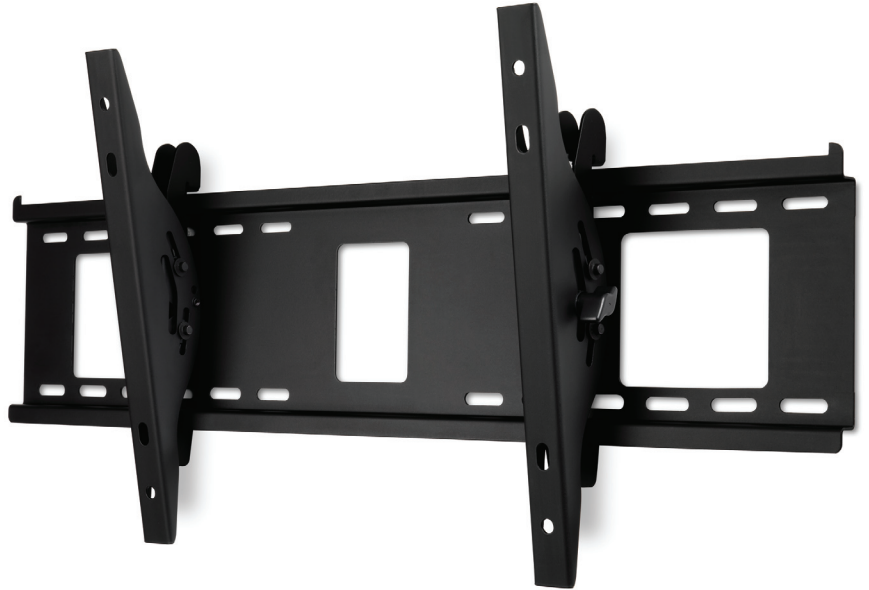

NEC WMK3260-L

Tilt wall mount kit for 32" - 57" NEC displays

Turn your NEC large-screen display into a work of visual art. NEC Display Solutions' WMK3260-L wall mount kit, an exclusive accessory that supports its 32" - 57" large-screen LCD displays, provides an ideal solution for users looking to put their display on center stage and, in turn, create more walking/working space.

NEC Displays Supported*

NEC MultiSync® 20 Series

40" LCD4020
46" LCD4620
52" LCD5220
57" LCD5710

NEC MultiSync 15 Series

32" LCD3215
42" LCD4215
46" LCD4615

NEC MultiSync X Series

46" X461UN
46" X461HB

NEC M Series

40" M40B
46" M46B

* in landscape orientation only

Model	WMK3260-L
Dimensions	
Net	30.5 x 15 x 3 in.
Gross	31.75 x 8.5 x 3.75 in.
Weight	
Net	9.2 lbs.
Gross	9.7 lbs.
Warranty	90 days